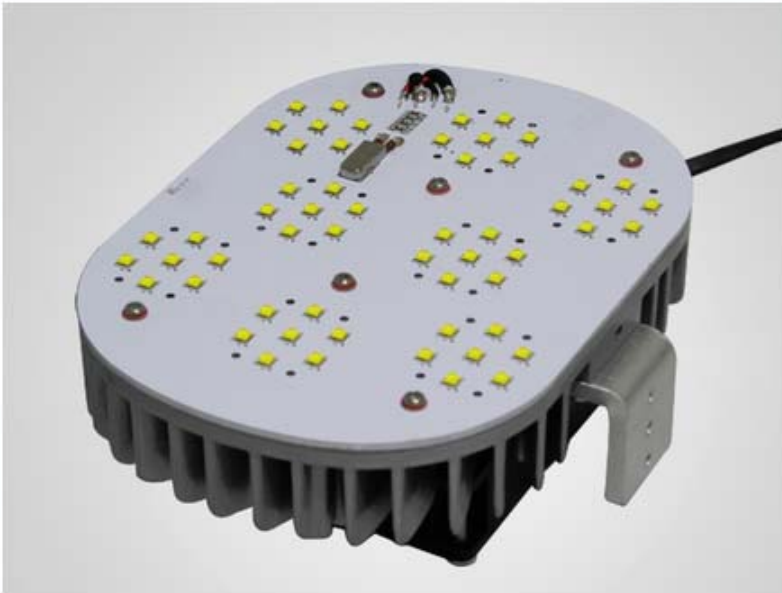

## Technical data

|                       |                              |               |            |            |
|-----------------------|------------------------------|---------------|------------|------------|
| Color                 | warm white                   | natural white | pure white | cool white |
| Color temperature     | 2700-3000K                   | 4000-4250K    | 6000-6500K | 7000-8000K |
| CRI                   | >80Ra                        | >80Ra         | >80Ra      | >80Ra      |
| Lumen                 | 8280 LM                      | 8400 LM       | 8640 LM    | 12120 LM   |
| Lumen Efficacy        | 69lm/w                       | 70lm/w        | 72 lm/w    | 101 lm/w   |
| Input Power           | 120W                         |               |            |            |
| Viewing Angle         | 120 Degree                   |               |            |            |
| Input Voltage         | AC100-277V                   |               |            |            |
| Frequency Range       | 50-60 HZ                     |               |            |            |
| PFC                   | >90%                         |               |            |            |
| Life Span             | 50000 Hours                  |               |            |            |
| Equivalent            | 750W incandescent / 250W CFL |               |            |            |
| Waterproof Rating     | IP40                         |               |            |            |
| Operating Temperature | -20°C TO 45 °C               |               |            |            |
| Operating Humidity    | 20%-90% RH                   |               |            |            |
| Storage Temperature   | -30°C TO 80 °C               |               |            |            |
| Storage Humidity      | 10%-95% RH                   |               |            |            |
| Certification         | CE RoHS                      |               |            |            |
| Warranty Time         | 5 Years                      |               |            |            |
| LED Brand             | CREE                         |               |            |            |
| LED Type              | XTE, 1-5W                    |               |            |            |
| LED QTY               | 56pcs                        |               |            |            |
| Housing               | Aluminum/Gray                |               |            |            |