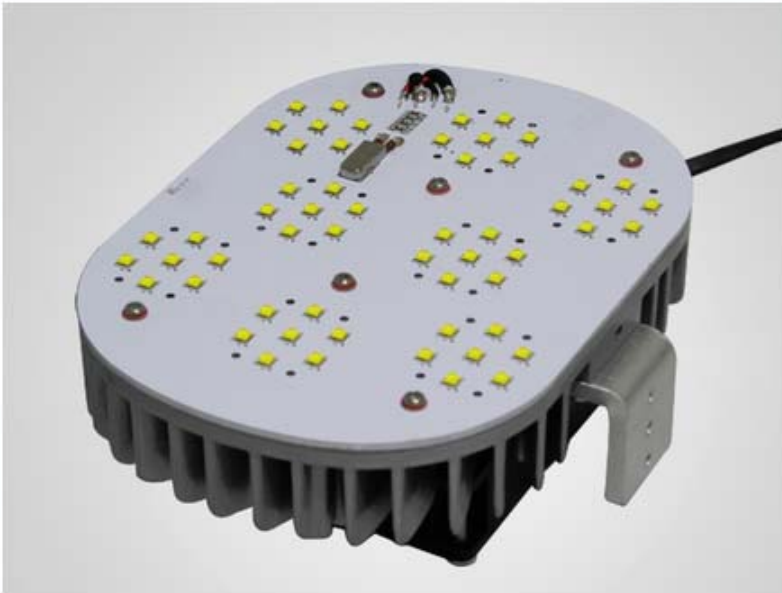

S.E.I. ELECTRIC

Technical data

Color	warm white	natural white	pure white	cool white
Color temperature	2700-3000K	4000-4250K	6000-6500K	7000-8000K
CRI	>80Ra	>80Ra	>80Ra	>80Ra
Lumen	8280 LM	8400 LM	8640 LM	12120 LM
Lumen Efficacy	69lm/w	70lm/w	72 lm/w	101 lm/w
Input Power	120W			
Viewing Angle	120 Degree			
Input Voltage	AC100-277V			
Frequency Range	50-60 HZ			
PFC	>90%			
Life Span	50000 Hours			
Equivalent	750W incandescent / 250W CFL			
Waterproof Rating	IP40			
Operating Temperature	-20°C TO 45 °C			
Operating Humidity	20%-90% RH			
Storage Temperature	-30°C TO 80 °C			
Storage Humidity	10%-95% RH			
Certification	CE RoHS			
Warranty Time	5 Years			
LED Brand	CREE			
LED Type	XTE, 1-5W			
LED QTY	56pcs			
Housing	Aluminum/Gray			